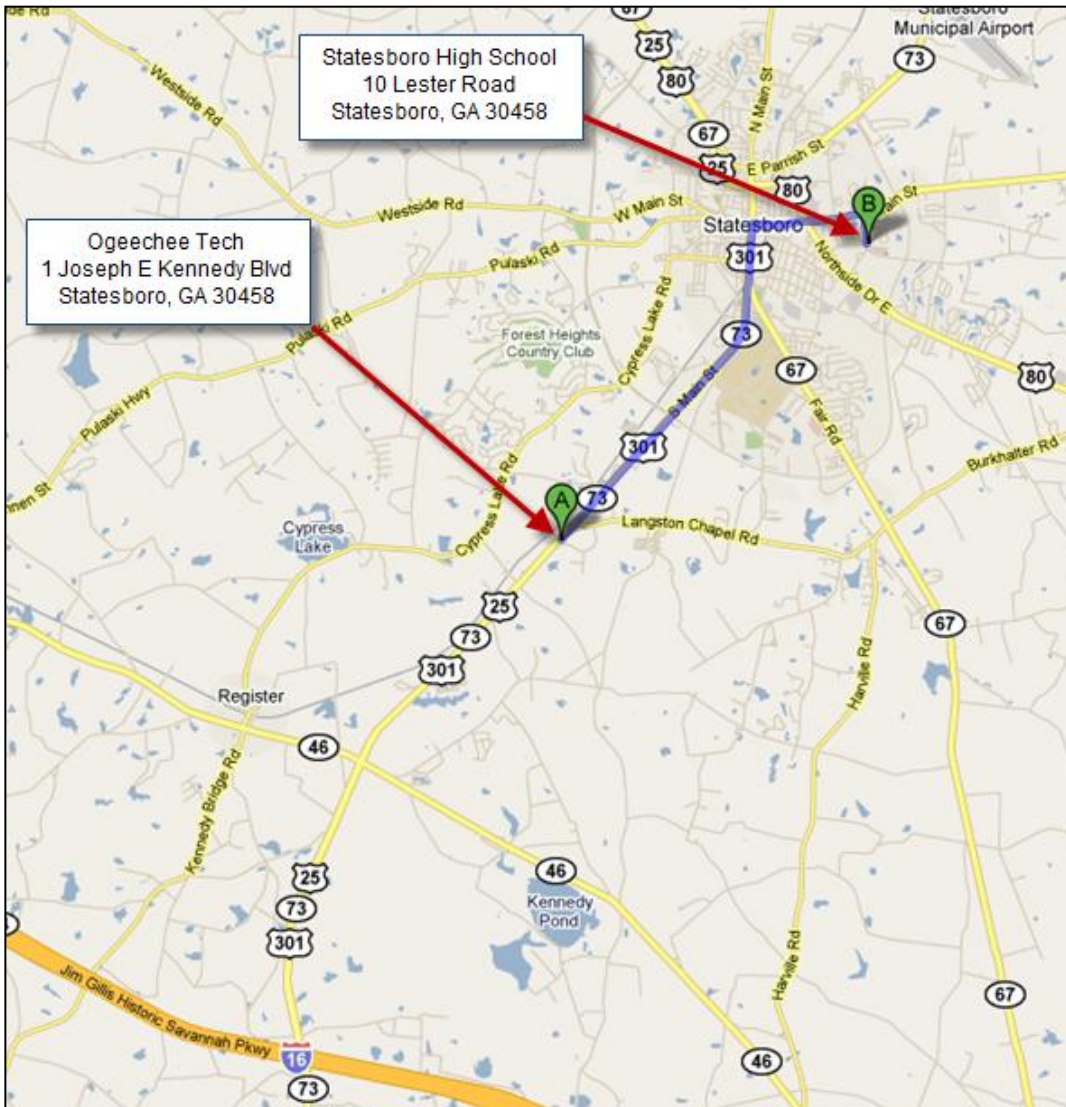

Driving Directions from I-16, Exit 116

From I-16 East or West, Exit 116 (Hwy 301), and travel north on Hwy 301 toward downtown Statesboro/Claxton. Travel approximately 11.8 miles to the intersection of HWY 301 and Main Street (look for Courthouse/City Hall

building on corner just after main). Turn right onto Main. Travel 1.3 miles to intersection of Main Street, Lester Road and turn right on Lester. Travel 0.4 miles, to school on the right!

Directions to Ogeechee Technical College